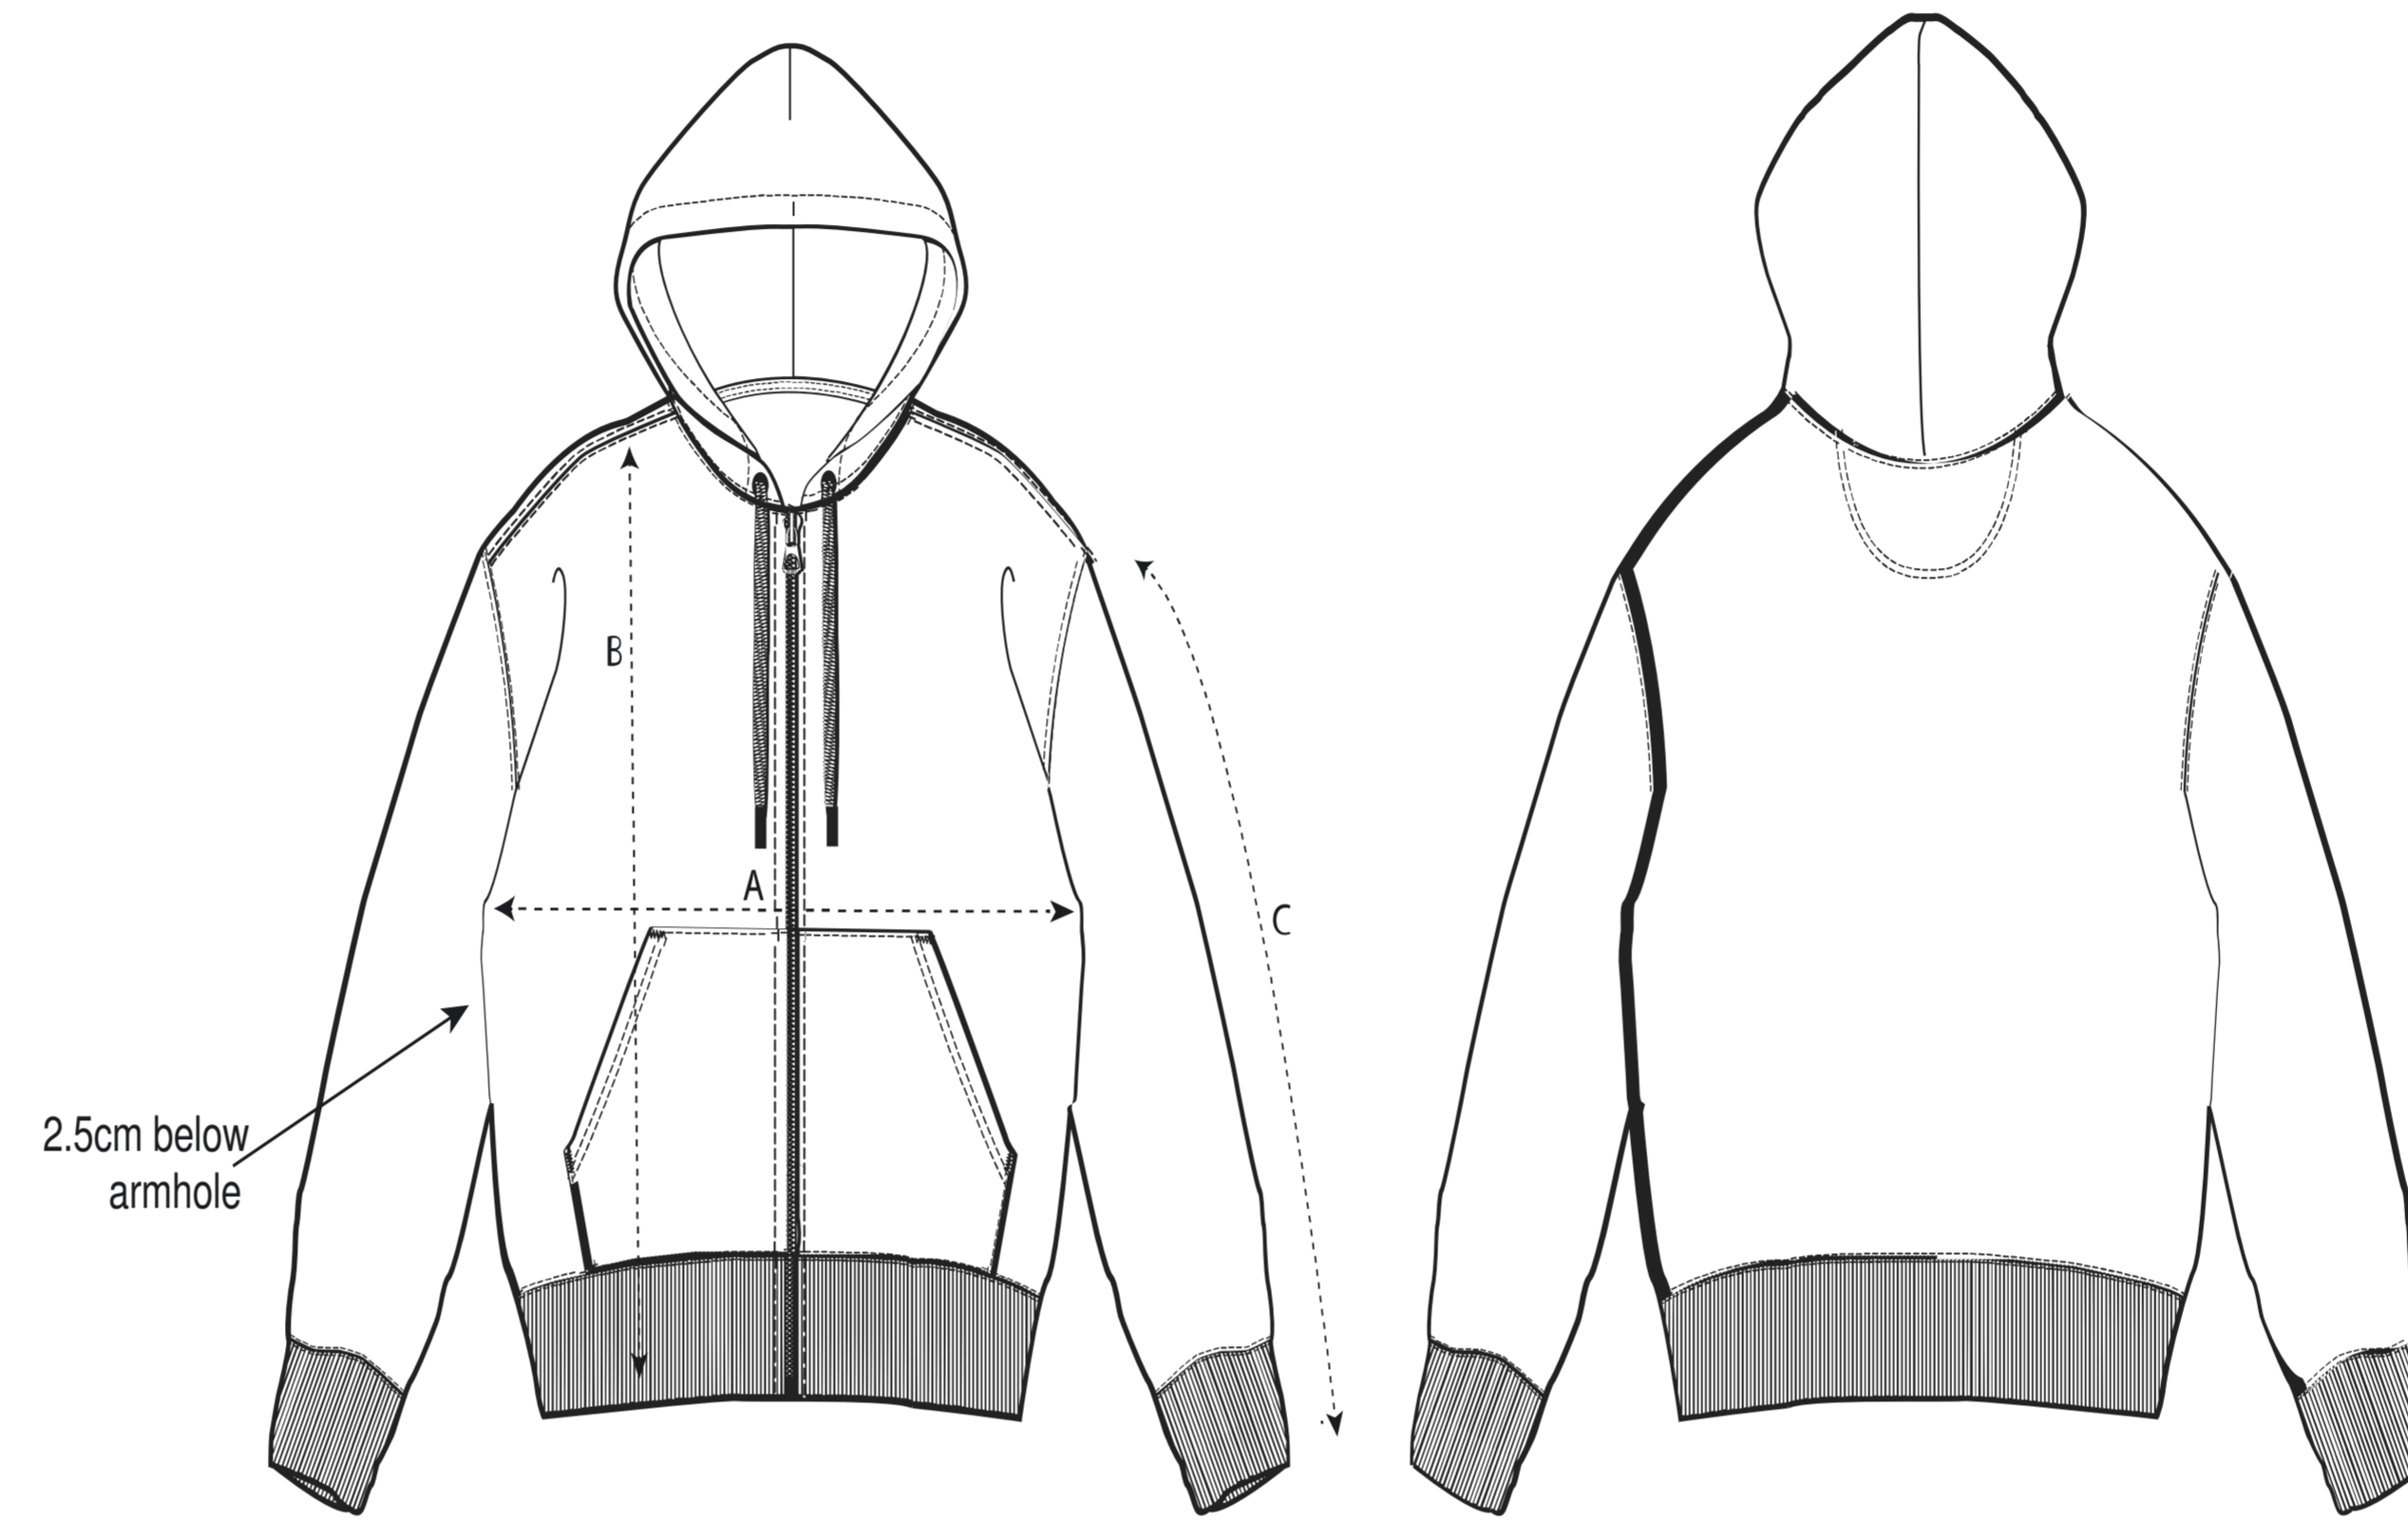

Cultivator 2.0

Größenführer

Sizes	XXS	XS	S	M	L	XL	XXL	3XL	4XL	5XL
A Half Chest	51	53	55	59	62	65	69	73	78	81
B Body Length	62	65	69	73	75	77	79	81	83	84
C Sleeve Length	57.5	59.5	63	65.5	67.5	68	68.5	68.5	68.5	68.5

Verpackung

Sizes	XXS	XS	S	M	L	XL	XXL	3XL	4XL	5XL
Pieces/bag	5	5	5	5	5	5	5	5	5	5
Pieces/box	10	20	20	20	20	20	20	10	10	10